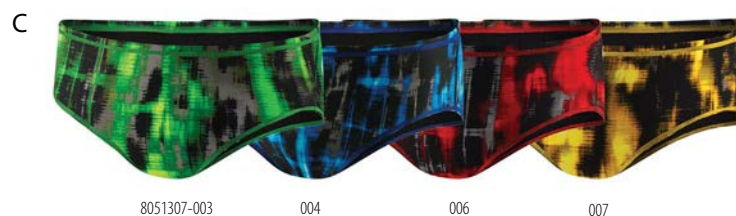

REVERB RECORDBREAKER®

Fabric: 50% polyester/50% PBT

Colours: green (003), blue (004), purple (005)*, red (006), deep gold (007), *Not Available in Brief

	Retail	Team 1	Team 2
Female			
Recordbreaker (A)			
8191312 • Youth 22/6-28/12	$85.00	$63.75	$59.50
8191313 • Adult 26-40	$85.00	$63.75	$59.50
Male			
Splice Jammer (B)			
8051306 • Adult 22-38	$56.00	$42.00	$39.20
Male			
Brief (C)			
8051307 • Adult 24-38	$45.00	$33.75	$31.50