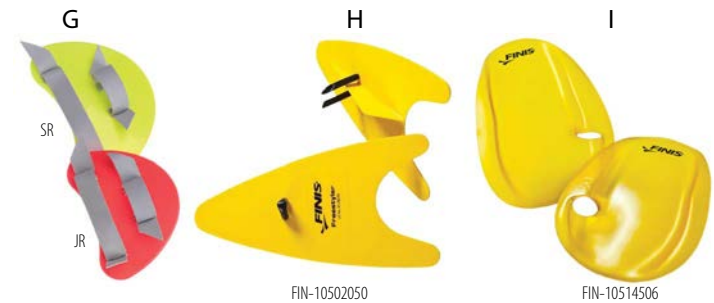

PADDLES

PADDLES

	Retail	Team
Speedo® Biofuse™ Finger Paddle (A) 7530258 Colours: black (001)	$18.00	$13.50
Speedo® Training Paddle (B) ⚡ 71500 - 082 Size • Colour: S • blue, M • red, L • yellow	$18.00	$13.50
Speedo® Contoured Swim Paddles (C) 7530008 Size • Colour: S • blue, M • red, L • yellow	$24.00	$18.00
Speedo® I.M. Tech Paddle (D) 7530365 - 782 Size • Colour: S/M • blue, M/L • red	$20.00	$15.00
Arena® Elite Finger Paddle (E) 95251 • Colour: 65 acid lime/black	$16.00	$12.00
Strokemaker Paddle (F) ⚡ SSP-SP #0.0 blue (XXXS), #0.5 red (XXS), #1 green (XS) #2 yellow (S), #3 red (M), #4 blue (L), #5 green (XL)	$ 27.00 $ 31.00 $ 34.00	$20.25 $23.25 $25.50
Finis® Finger Paddle (G) SR • yellow (FIN-30500114) JR • orange (FIN-30500112)	$12.00 $12.00	$9.00 $9.00
Finis® Freestyler Paddle (H) Adult • yellow (FIN-10502050) Junior • white (FIN-10500648)	$21.00 $17.00	$15.75 $12.75
Finis® Agility Paddle (I) M • Gold FIN-10514505 L • Gold FIN-10514506 XL • Gold FIN-10514507	$28.00 $28.00 $28.00	$21.00 $21.00 $21.00
TYR® Catalyst Paddle (J) ⚡ LVC Size • Colour XXS • Orange, XS • Green, S • Yellow, M • Red, L • Blue, XL • Smoke	$35.00	$26.25