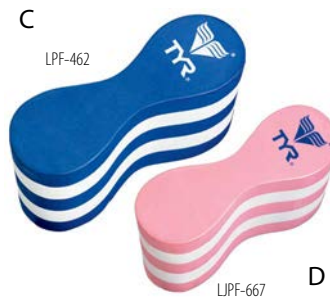

PULL BUOYS & SNORKELS

PULL BUOYS & SNORKELS

	Retail	Team
Speedo® Pull Buoy (A) 753252 Colours: black/grey (001)	$16.00	$12.00
Speedo® Jr Pull Buoy (B) 7530007 Colours: white/blue (004)	$15.00	$11.25
TYR® Pull Float (C) LPF ⚡ Colours: blue/white (462), pink/white (667)	$19.00	$14.25
TYR® Jr Pull Float (D) LJPF Colours: blue/white (462), pink/white (667)	$17.50	$13.13
Arena® Freeflow Pullbuoy (E) 95056 Colours: acid lime/black (65)	$24.00	$18.00
TAS 2 Piece Pull Buoy (F) ANA-PB 3X6 4X6 4X7 Colours: white foam	$8.10 $11.00 $11.40	$6.08 $8.25 $8.55
TAS 2 Piece Striped Pull Buoys (G) ANA-PBS Colours: black/white or blue/yellow	$15.10	$11.33
Speedo® Hydralign Center Snorkel (H) 7530414 Colours: black (001)	$50.00	$37.50
Finis® Swimmers Snorkel Junior & Senior (I) ⚡ SR Snorkel and JR Snorkel Colours: yellow	$41.00	$30.75
Finis® Freestyle Snorkel (J) FIN-105001 Colours: yellow	$40.00	$30.00