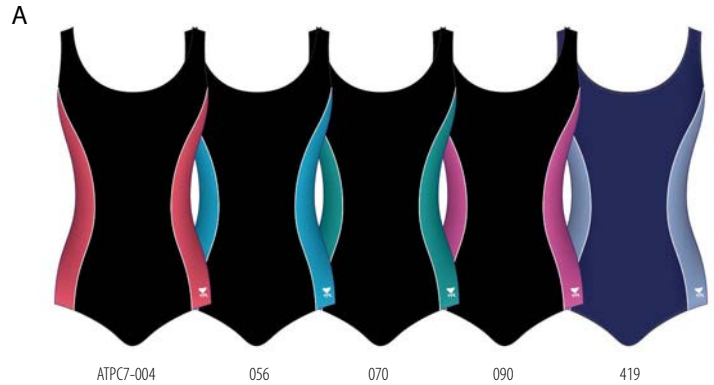

AQUATIC FITNESS

TYR® AQUATIC FITNESS

	Retail	Team
Solid - Panel and Piping (A)		
ATPC7 • Adult 4-20 | 8L- 20L	$69.00	$51.75
Plus Size: 22 - 26	$73.00	$54.75
Colours: black/fuoco/white (004), black/antibes/white (056), black/guad/white (070), black/pint/white (090), navy/scia/white (419)		

Visit www.team-aquatic.com for more styles.

Aquafitness Jammers (B)		
SLAD7 • Adult XS- XL		
Colours: black (001)	$33.50	$23.45

SPEEDO® AQUATIC FITNESS

	Retail	Team
Aqua Fitness Jogbelt (C)		
753647		
Colour: charcoal/red (071)	$40.00	$30.00
Solid Ultra Back (D)		
7230735 • Adult 6-18	$80.00	$60.00
Fabric: 50% Polyester/50% PBT		
Colours: black (001), zinnia (179), navy (534) teal (345)		

Aqua Fitness Gloves (E)		
753465	$30.00	$22.50
Colours: royal (043), charcoal/red (071), uv yellow (790)		
Sizes: small, medium, large and x-large		

AQUATIC FITNESS EQUIPMENT

	Retail	Team
Aquajogger Belt (F)		
Constructed of firm EVA foam, suitable for facility classes		
EXL-AP403 • Active Belt	$48.25	$36.20
EXL-AP1 • Classic Belt	$57.50	$43.15
Replacement Strap	$17.50	
Deluxe Hand Bar Exerciser (G)		
ANAHED • 6 inch	$30.00	$22.50