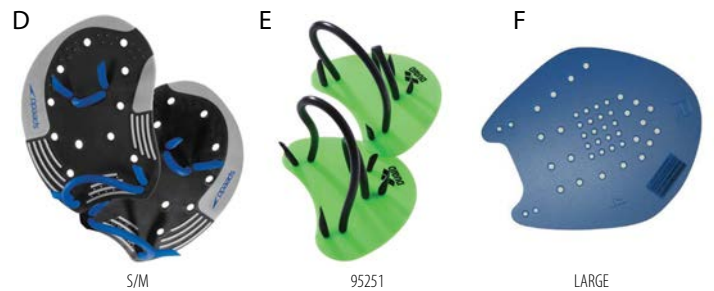

PADDLES

PADDLES

	Retail	Team
Speedo® Biofuse™ Finger Paddle (A) 7530258 Colours: black (001)	$18.00	$13.50
Speedo® Training Paddle (B) ⚡ 71500 - 082 Size • Colour: S • blue, M • red, L • yellow	$18.00	$13.50
Speedo® Contoured Swim Paddles (C) 7530008 Size • Colour: S • blue, M • red, L • yellow	$24.00	$18.00
Speedo® I.M. Tech Paddle (D) 7530365 - 782 Size • Colour: S/M • blue, M/L • red	$20.00	$15.00
Arena® Elite Finger Paddle (E) 95251 • Colour: 65 acid lime/black	$16.00	$12.00
Strokemaker Paddle (F) ⚡ SSP-SP #0.0 blue (XXXS), #0.5 red (XXS), #1 green (XS) #2 yellow (S), #3 red (M), #4 blue (L), #5 green (XL)	$ 27.00 $ 31.00 $ 34.00	$20.25 $23.25 $25.50
Finis® Finger Paddle (G) SR • yellow (FIN-30500114) JR • orange (FIN-30500112)	$12.00 $12.00	$9.00 $9.00
Finis® Freestyler Paddle (H) Adult • yellow (FIN-10502050) Junior • white (FIN-10500648)	$21.00 $17.00	$15.75 $12.75
Finis® Agility Paddle (I) M • Gold FIN-10514505 L • Gold FIN-10514506 XL • Gold FIN-10514507	$28.00 $28.00 $28.00	$21.00 $21.00 $21.00
TYR® Catalyst Paddle (J) ⚡ LVC Size • Colour XXS • Orange, XS • Green, S • Yellow, M • Red, L • Blue, XL • Smoke	$35.00	$26.25