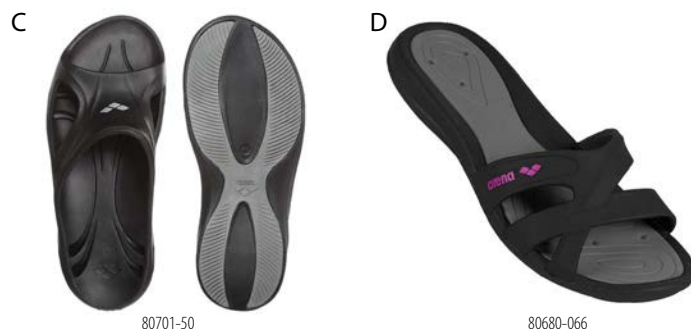

ARENA® HYDROSOFT X-GRIP SANDAL (C)

Colours: black/anthracite (50), sky blue/denim (70)

80701 • Men's sizes 7.5-14 (40-48) $35.00 $26.25