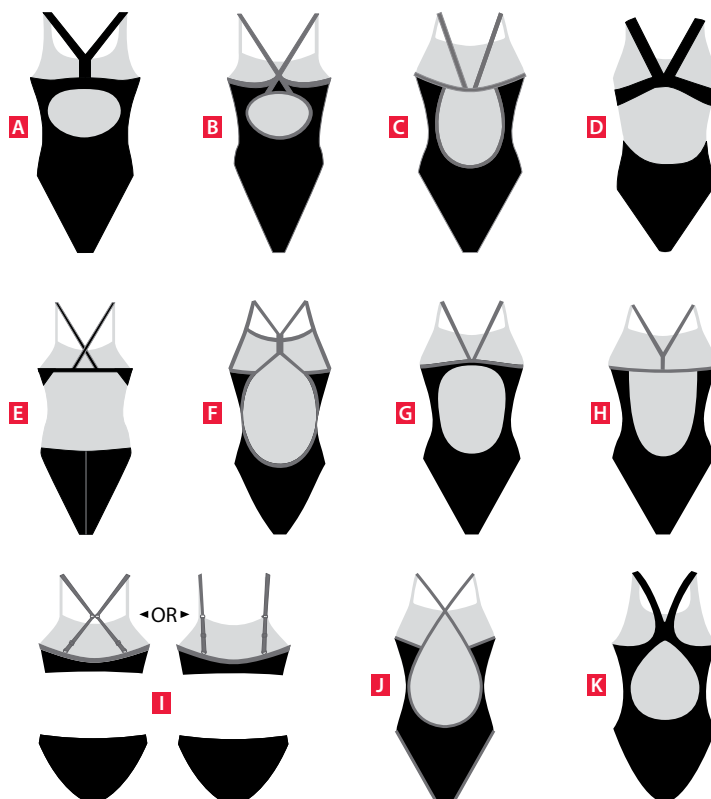

SUPER PRO BACK A

- Best selling back
- Wide straps for ultimate support and comfort
- Great for all ages, especially young swimmers

FLYBACK B

- Thin, streamlined straps
- Reinforced with overlap binding for extra durability
- Provides excellent support and freedom of motion

SPLASH BACK C

- Flattering open back
- Provides outstanding range of motion
- Ideal for practice and training

RECORDBREAKER BACK D

- Top competitive back, featured in Aquablade
- Lower back and higher cut offers freedom of motion

SUPER BACK E

- Flattering cut
- Ultra open back with thin straps
- Low cut keyhole

FRESHBACK F

- Fresh and Sassy cut
- Features low, open style back
- New design for 2012 line

ENERGY BACK G

- Inspired by Flyback style
- Features thinner straps with a more open back
- Sits slightly higher & closer to the shoulder blade

Y BACK + H

- Same cut as super pro back
- Features thin straps
- Offers support and comfort for all age groups

CLIP BACK + I

- Thin, streamlined straps
- Can be worn clipped or unclipped for maximum comfort and style options
- Adjustable straps provide excellent fit

EXTREME BACK + J

- Open back
- Thin, streamlined straps
- Sleek silhouette provides excellent fit

DROP BACK + K

- Flattering cut
- Thicker straps offer great support

Everyone wants to make the best of their swimsuit purchases! With a little extra care, it is possible to get extra use out of your non-technical swimsuit. Follow these simple steps to get the maximum pool time out of your swimsuits!

- **FIT:** When purchasing a swim suit, make sure the fit is snug and comfortable on your body. Seams should not pop, fabric should not be stressed, nor sagging or baggy
- **RINSE:** At the very least, rinsing your suit in the shower after swim practice is mandatory. For better results, try hand washing your suit in a combination of cold fresh water and swimsuit cleaner. This will help neutralize and remove residual chlorine and odor.
- **DRYING:** After rinsing, always hang your suit to dry in a place with good air circulation, and away from heat and direct sunlight. DO NOT

machine wash your suit. DO NOT dry your suit in a suit dryer, machine dryer, or by wringing it out. This can lead to unnecessary stretching and deterioration.

- **STORAGE:** A wet swimsuit should always be taken out of the swim bag to dry, it should not be left in a swim bag till the next practice or left in a towel to rot.
- **AVOID:** Hot tubs, steams and sauna with your suits. High heat and chemical levels can lead to fabric discoloration and deterioration.