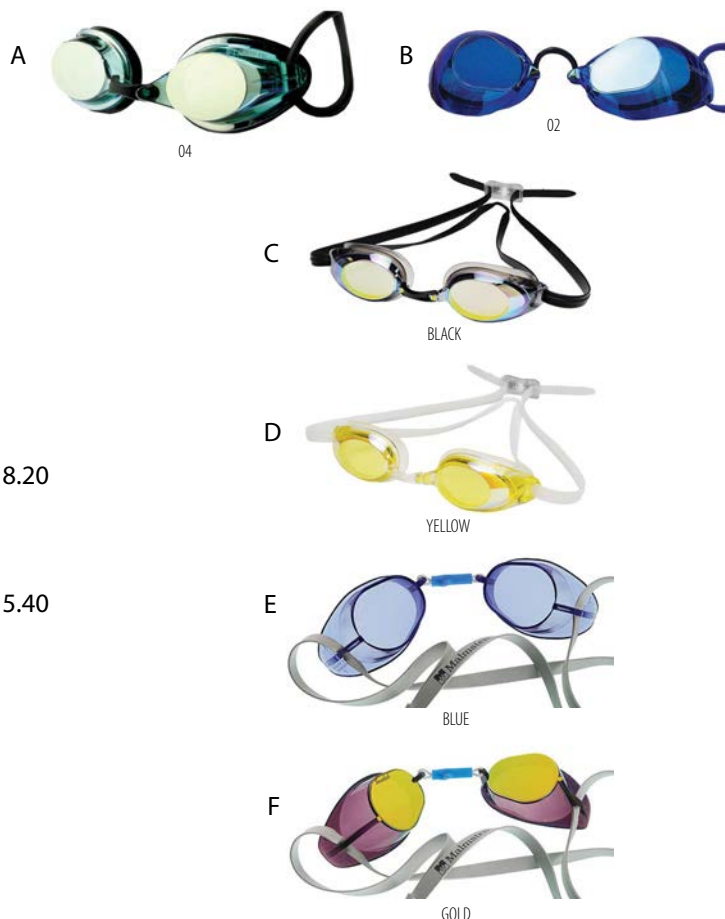

## PRECISION GOGGLES

## MONTEBRARA GOGGLES (The Original Swedish Goggles)

Montebrara Swedish (E) ⚡ \$7.70 \$5.78  
Colours: amber, aqua, blue, clear, red, smoke

Montebrara Swedish Metallized (F) ⚡ \$19.80 \$14.85  
Colours: gold, silver