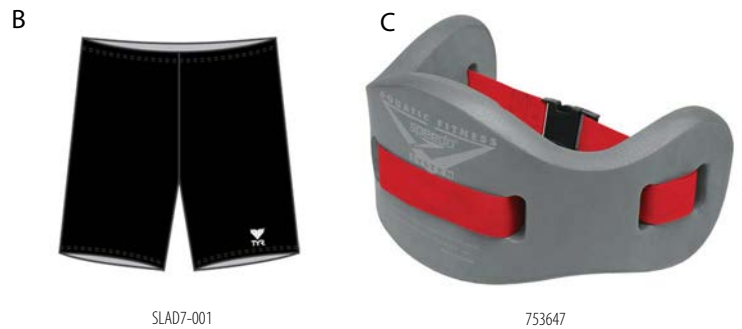

AQUATIC FITNESS

TYR® AQUATIC FITNESS

	Retail	Team
Solid - Panel and Piping (A)		
ATPC7 • Adult 4-20 | 8L- 20L	$69.00	$51.75
Plus Size: 22 - 26	$73.00	$54.75
Colours: black/fuoco/white (004), black/antibes/white (056), black/guad/white (070), black/pint/white (090), navy/scia/white (419)		

Visit www.team-aquatic.com for more styles.

Aquafitness Jammers (B)		
SLAD7 • Adult XS- XL		
Colours: black (001)	$33.50	$23.45

SPEEDO® AQUATIC FITNESS

	Retail	Team
Aqua Fitness Jogbelt (C)		
753647		
Colour: charcoal/red (071)	$40.00	$30.00
Solid Ultra Back (D)		
7230735 • Adult 6-18	$80.00	$60.00
Fabric: 50% Polyester/50% PBT		
Colours: black (001), zinnia (179), navy (534) teal (345)		

Aqua Fitness Gloves (E)		
753465	$30.00	$22.50
Colours: royal (043), charcoal/red (071), uv yellow (790)		
Sizes: small, medium, large and x-large		

AQUATIC FITNESS EQUIPMENT

	Retail	Team
Aquajogger Belt (F)		
Constructed of firm EVA foam, suitable for facility classes		
EXL-AP403 • Active Belt	$48.25	$36.20
EXL-AP1 • Classic Belt	$57.50	$43.15
Replacement Strap	$17.50	
Deluxe Hand Bar Exerciser (G)		
ANAHED • 6 inch	$30.00	$22.50