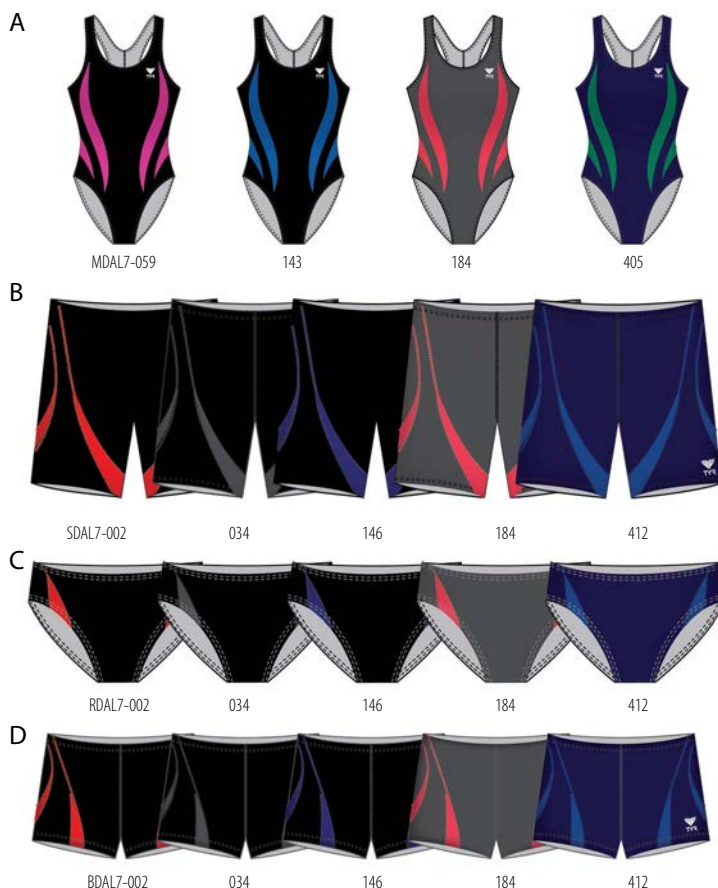

	Retail	Team 1	Team 2
<b>Female</b>			
<b>Splice Maxback (A)</b>			
MDAL7 • Youth 8/22-14/28	\$66.00	\$49.50	\$46.20
MDAL7 • Adult 30-40	\$73.50	\$55.13	\$51.45
<b>Male</b>			
<b>Splice Jammer (B)</b>			
SDAL7 • Youth 8/22-14/28	\$38.00	\$28.50	\$26.60
SDAL7 • Adult 30-40	\$42.00	\$31.50	\$29.40
<b>Splice Racer (C)</b>			
RDAL7 • Youth 8/22-14/28	\$25.00	\$18.75	\$17.50
RDAL7 • Adult 30-40	\$30.00	\$22.50	\$21.00
<b>Splice Square leg (D)</b>			
BDAL7 • Youth 8/22-14/28	\$32.00	\$24.00	\$22.40
BDAL7 • Adult 30-40	\$36.00	\$27.00	\$25.20