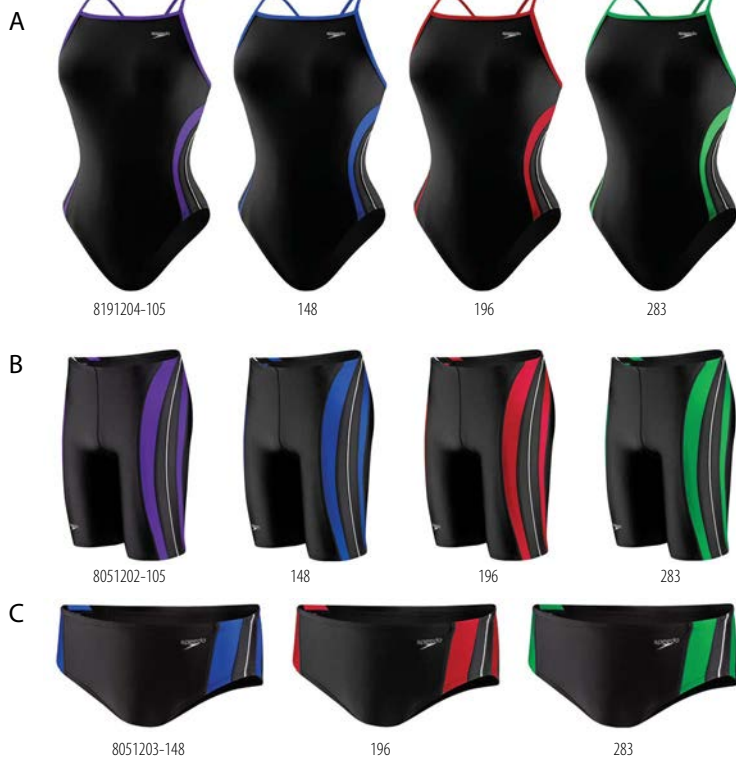

Male			
<b>Spliced Jammer (B)</b>			
8051300 • Adult 22-38	\$56.00	\$42.00	\$39.20

**VORTEX SUPER PRO®**

Fabric: 74% nylon/26% Xtra Life Lycra

Colours: blue (004), red (006)

	Retail	Team 1	Team 2
Female			
<b>Flyback (C)</b>			
8191303 • Adult 26-40	\$80.00	\$60.00	\$56.00

Male			
<b>Spliced Jammer (D)</b>			
8051301 • Adult 22-38	\$56.00	\$42.00	\$39.20

<b>Brief (E)</b>			
8051302 • Adult 24-38	\$45.00	\$33.75	\$31.50

**FLASH FORWARD Y-BACK®**

Fabric: 74% nylon/26% Xtra Life Lycra

Colours: kelly green (003), blue (004), red (006)

	Retail	Team 1	Team 2
Female			
<b>Y-Back (F)</b>			
8191311 • Adult 26-40	\$80.00	\$60.00	\$56.00

LYCRA PRINTS

**RAPID SPLICED ENERGY BACK®**

Fabric: 74% nylon/26% Xtra Life Lycra  
 Colours: black/purple (105)\*, black/blue (148), black/red (196)  
 black/green (283)

	Retail	Team 1	Team 2
<b>Female</b>			
<b>Energy Back (A)</b>			
8191204 • Adult 26-40	\$76.00	\$57.00	\$53.20
<b>Male</b>			
<b>Spliced Jammer (B)</b>			
8051202 • Adult 22-38	\$56.00	\$42.00	\$39.20
<b>Male</b>			
<b>Brief (C)</b>			
8051203 • Adult 22-38	\$45.00	\$33.75	\$31.50