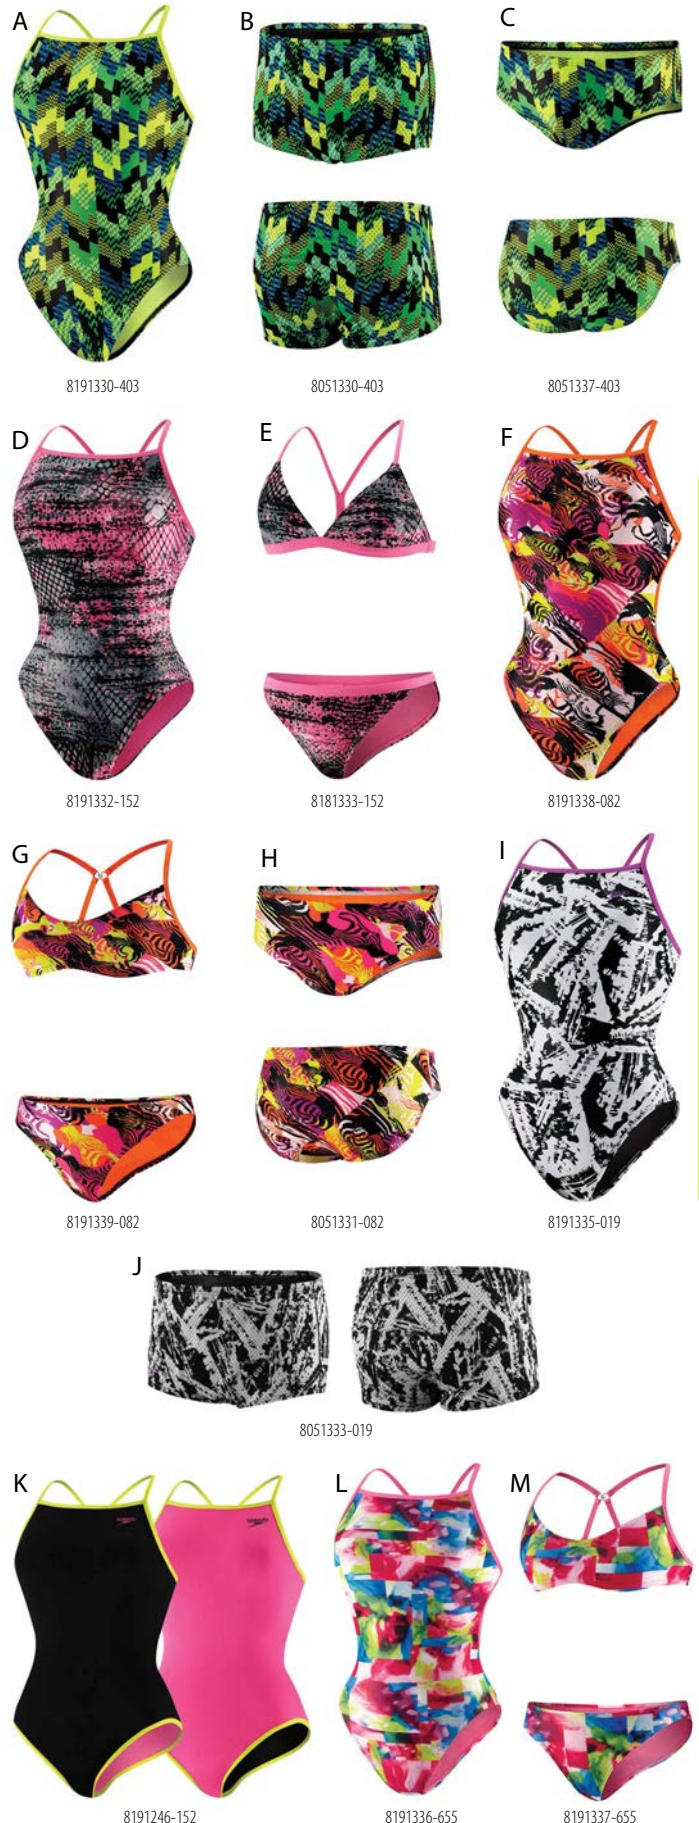

Fabric: Speedo Endurance Lite™ // 49% Polyester/51% PBT

	Retail	Team 1	Team 2
Puzzle Me This (A) 8191330 • Adult 26-40 Colour: blue/green (403)	$70.00	$52.50	$49.00
Puzzle Me This Drag Suit (B) 8051330 • Adult 26-38 Colour: blue/green (403)	$45.00	$33.75	$31.50
Puzzle Me This Water Polo Brief (C) 8051337 • Adult 26-38 Colour: blue/green (403)	$40.00	$30.00	$28.00
Net Effect Super Back (D) 8191332 • Adult 26-40 Colour: black/pink (152)	$70.00	$52.50	$49.00
Net Effect Mesh back 2PC (E) 8191333 • Adult 2-10 Colour: black/pink (152)	$70.00	$52.50	$49.00
Nerd Herd Fresh Back (F) 8191338 • Adult 26-40 Colour: multi (082)	$70.00	$52.50	$49.00
Nerd Herd Clip back 2PC (G) 8191339 • Adult 2-10 Colour: multi (082)	$70.00	$52.50	$49.00
Nerd Herd Water Polo Brief (H) 8051331 • Adult 26-38 Colour: multi (082)	$40.00	$30.00	$28.00
X-Ray Vision Extreme Back (I) 8191335 • Adult 26-40 Colour: black/white (019)	$70.00	$52.50	$49.00
X-Ray Vision Drag Suit (J) 8051333 • Adult 26-38 Colour: black/white (019)	$45.00	$33.75	$31.50
Extreme Back Reversible (K) 8191246 • Adult 26-40 Colour: black/pink (152), blue/green (403), purple/orange (918)	$65.00	$48.75	$45.50
Starting Blocks Freshback - TAS Canadian exclusive (L) 8191336 • Adult 26-40 Colour: peony pink (655)	$70.00	$51.00	$47.60
Starting Blocks Clip Back 2PC - TAS Canadian exclusive (M) 8191337 • Adult 26-40 Colour: peony pink (655)	$70.00	$51.00	$47.60

FUN PRINTS