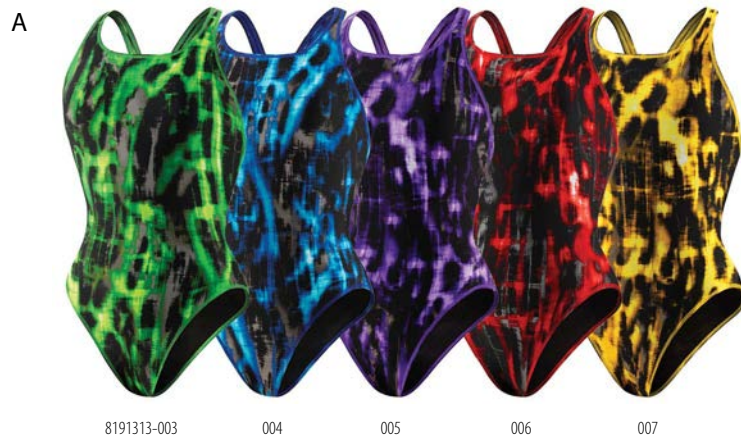

Male

**Brief (F)**

805011 • Youth 22-28 \$38.00 \$28.50 \$26.60

805012 • Adult 30-40 \$38.00 \$28.50 \$26.60

Colours: ⚡ black (001), ⚡ navy (041)

TRAINING SUITS

TRAINING SUITS

**REVERB RECORDBREAKER®**

Fabric: 50% polyester/50% PBT

Colours: green (003), blue (004), purple (005)\*, red (006), deep gold (007), \*Not Available in Brief

	Retail	Team 1	Team 2
<b>Female</b>			
<b>Recordbreaker (A)</b>			
8191312 • Youth 22/6-28/12	\$85.00	\$63.75	\$59.50
8191313 • Adult 26-40	\$85.00	\$63.75	\$59.50
<b>Male</b>			
<b>Splice Jammer (B)</b>			
8051306 • Adult 22-38	\$56.00	\$42.00	\$39.20
<b>Male</b>			
<b>Brief (C)</b>			
8051307 • Adult 24-38	\$45.00	\$33.75	\$31.50